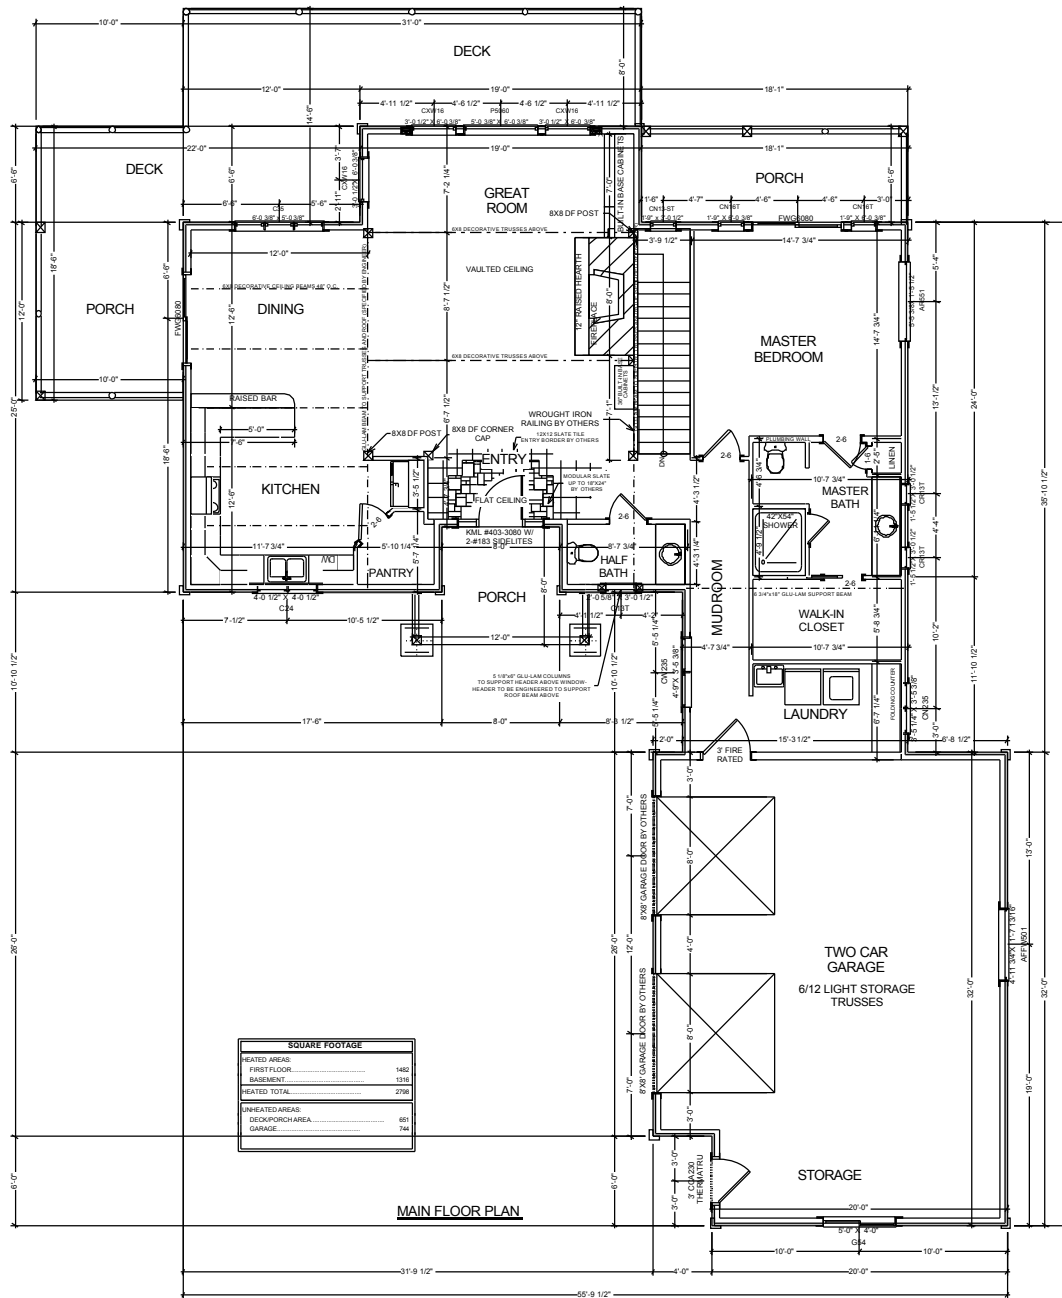

Preliminary Plans Only-Not For Construction Use