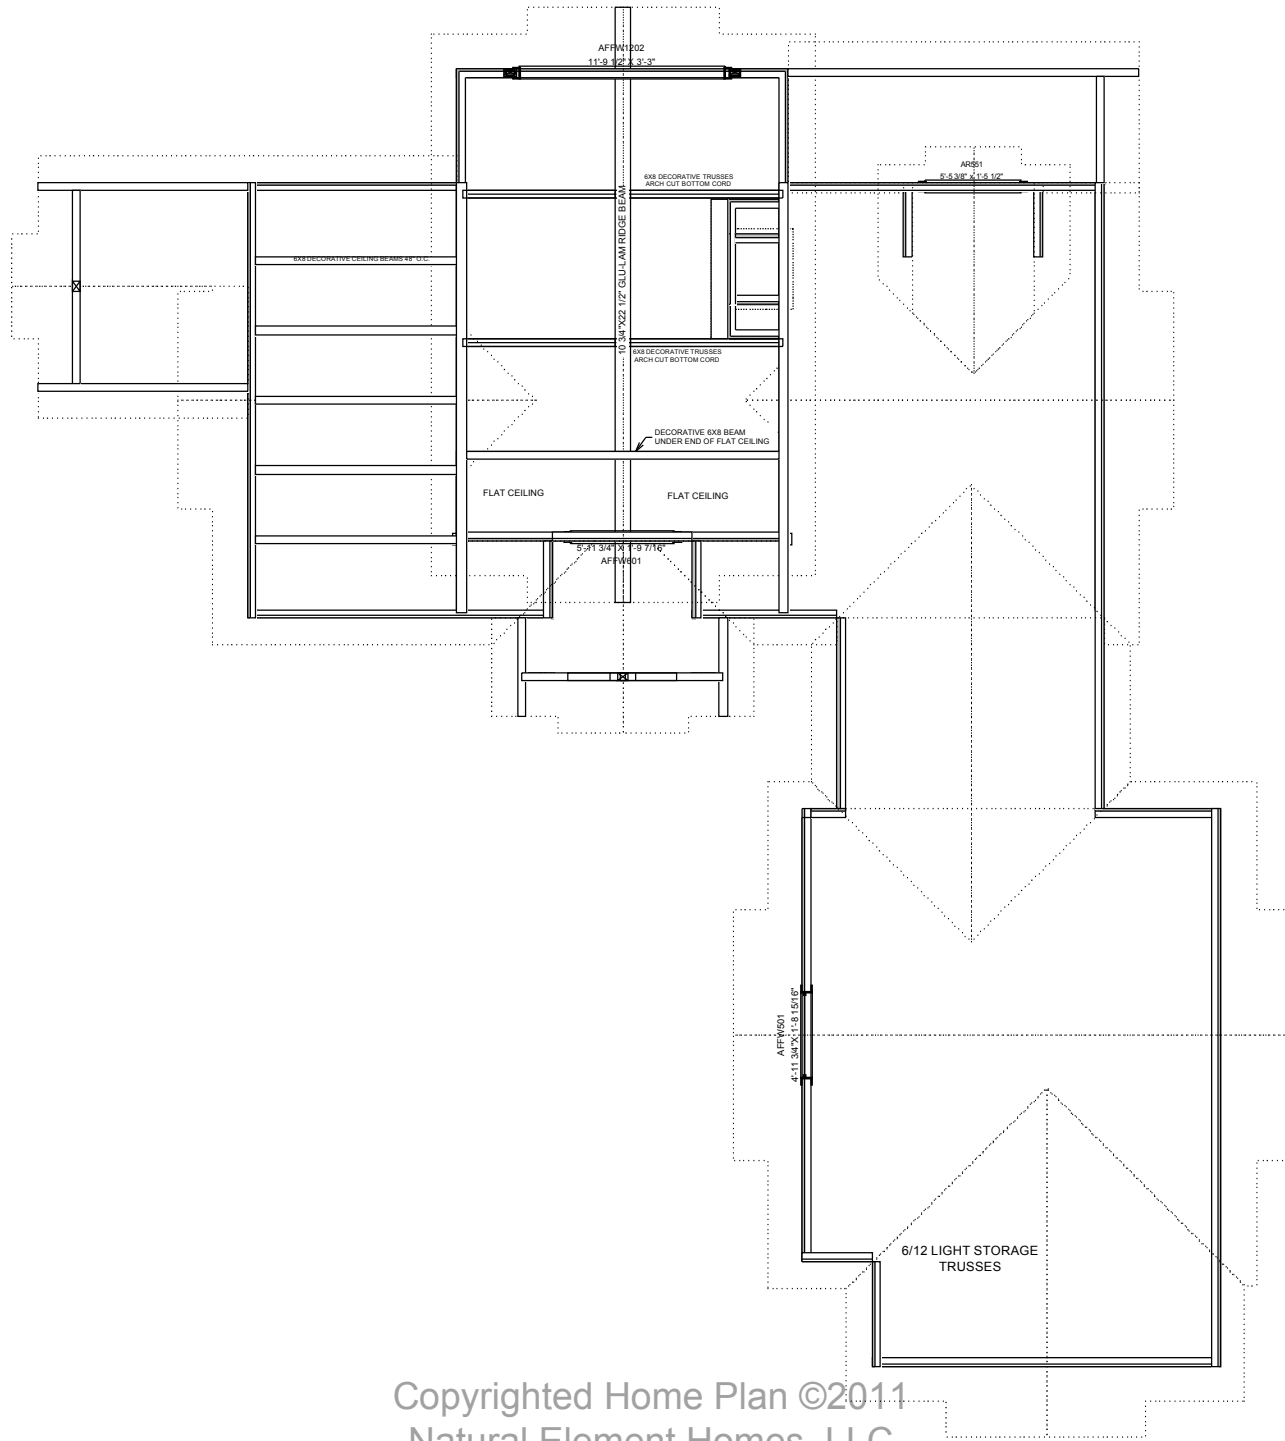

Copyrighted Home Plan ©2011
Natural Element Homes, LLC
1-866-618-6564

Approved By: _____

Date: _____